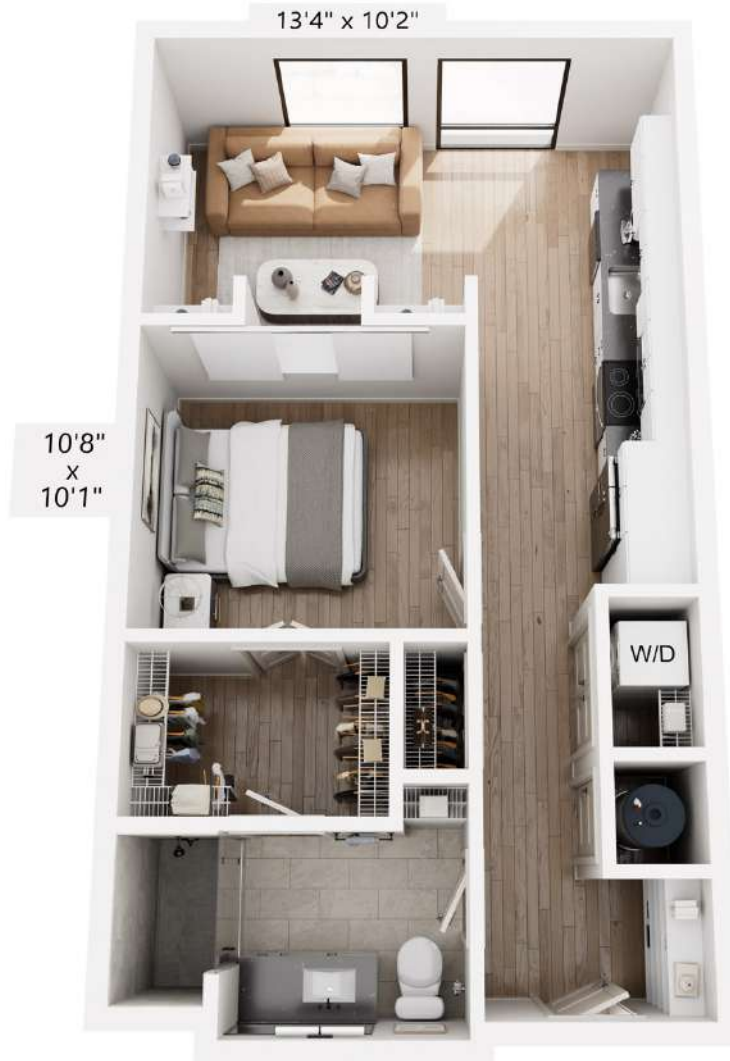

A2.1

1 BED / 1 BATH

629

SQ. FT.

	3001 W. 11th St. Houston, TX 77008
	www.liveatwestgrove.com

Floor plans are artist's rendering. All dimensions are approximate. Actual product and specifications may vary in dimension or detail. Not all features are available in every rental. Please see a representative for details.